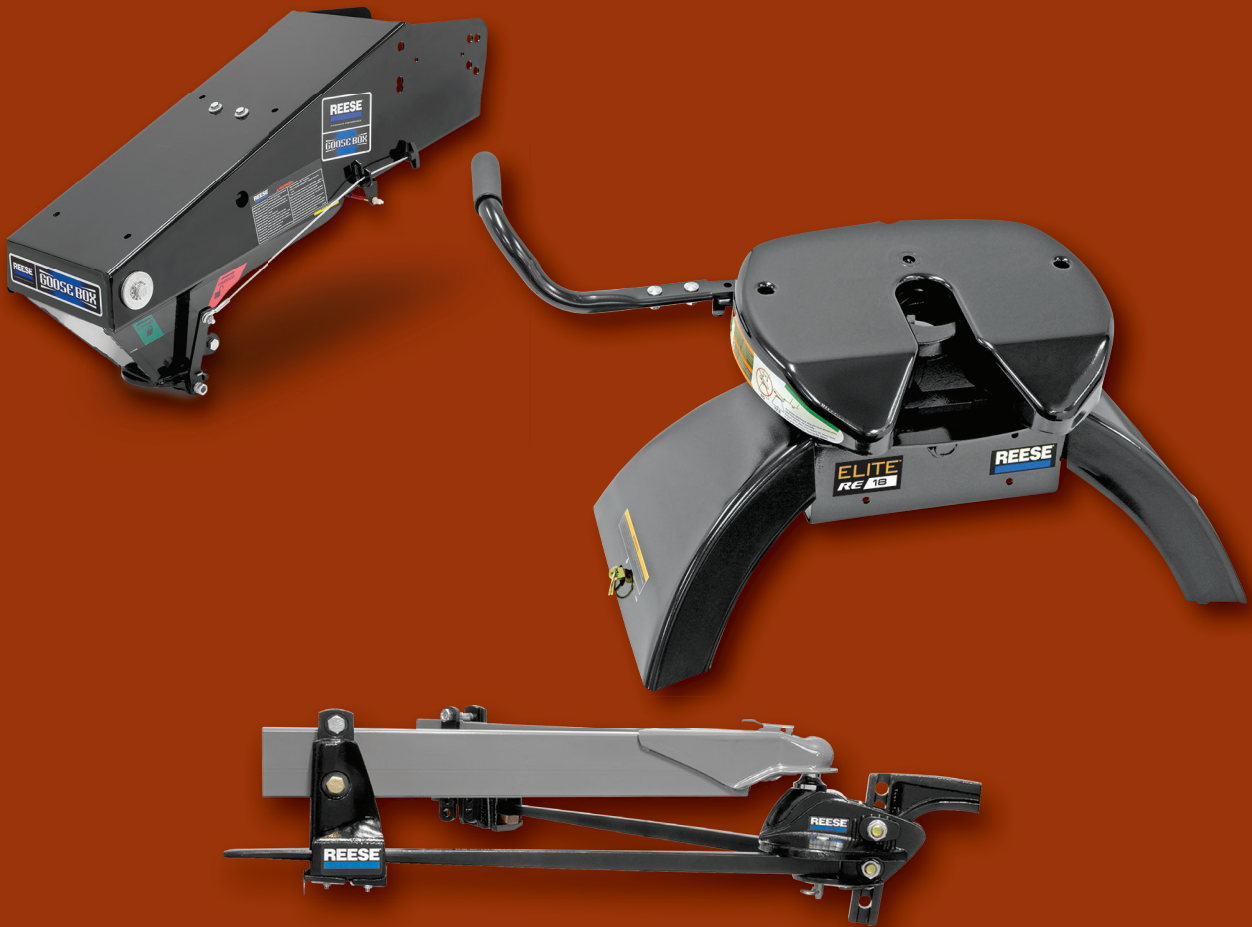

Hitches

REESE[®]
PIONEERING PERFORMANCE

Founded in 1952, the Reese brand has become a household name in the heavy-duty towing industry. With proven designs that exceed the industry standards, Reese has become the brand of choice when performance is the expectation.

The core product line of Reese is the heavy-duty fifth wheel which provides safe towing for weekend warriors and seasoned campers. Coupled with Reese weight distribution systems to control sway, peace of mind is easy to achieve with this product line.

The best known Reese products include the Titan[®] Fifth Wheel series, the Sidewinder[®], and the Goosebox[®]. These products have helped Reese achieve the Trailer Life Readers' Choice Gold winner in the 5th Wheel Hitch category and the Silver winner in the Travel Trailer category status in 2013.